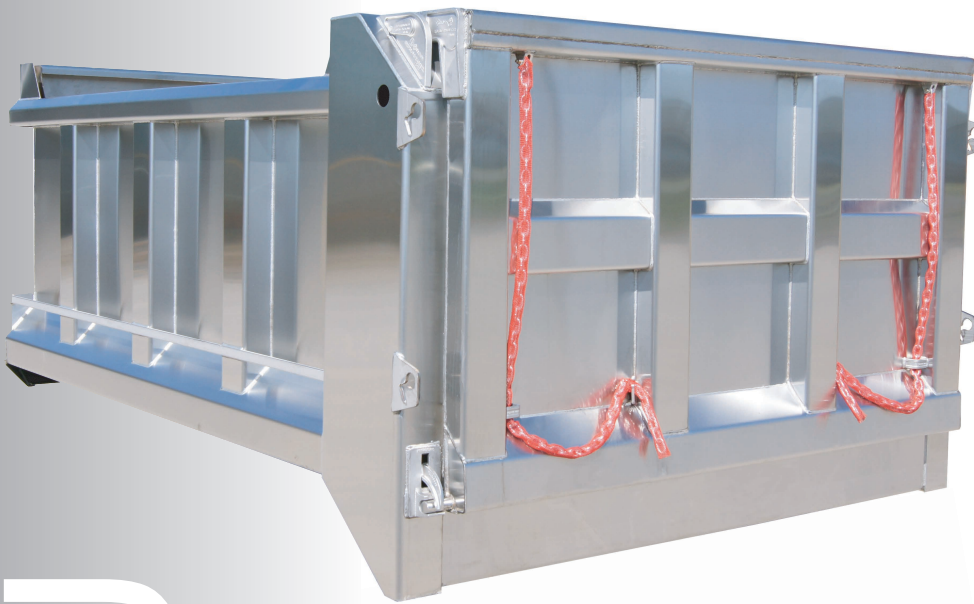

453U

Stainless Dump Body

*A continued tradition
since the early 1900's*

Tough & Versatile

The Galion 453U is a heavy duty stainless steel body that is well suited for aggregate hauling and spreading, and is ideal for snow removal applications. This heavy duty body features full depth rear corner posts and bolster, 6-panel tailgate and continuous weld throughout.

- *Material-shedding boxed top rails*
- *3/16" AR450 Hardox floor*
- *7 gauge stainless steel sides*
- *Crossmemberless understructure*
- *6-panel tailgate*
- *Tarp-friendly upper gate hardware*
- *Double acting tailgate*

A 23" cab protector is an option for the 453U

FULL FACTORY WARRANTY
complete parts and service available
Through nationwide authorized distributors

Visit Galion and all affiliated companies on the web.
www.galiongodwin.com